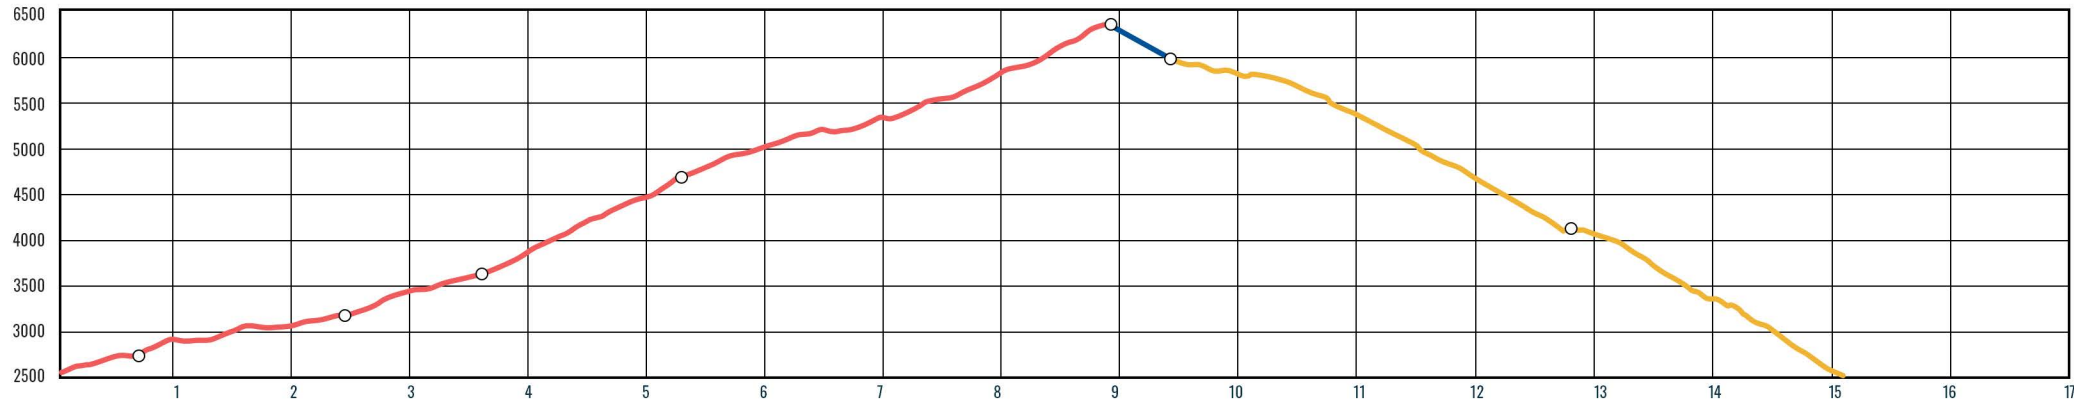

Trillium Gap (5.2), Brushy Mtn (0.4, 0.4), Trillium Gap (3.6), Rainbow Falls (0.6), Bullhead (5.9), Old Sugarlands (0.4)

16.5 RT

Trillium Gap (5.2), Brushy Mtn (0.4, 0.4), Trillium Gap (3.6), Rainbow Falls (0.6), Bullhead (5.9), Old Sugarlands (0.4)

16.5 RT